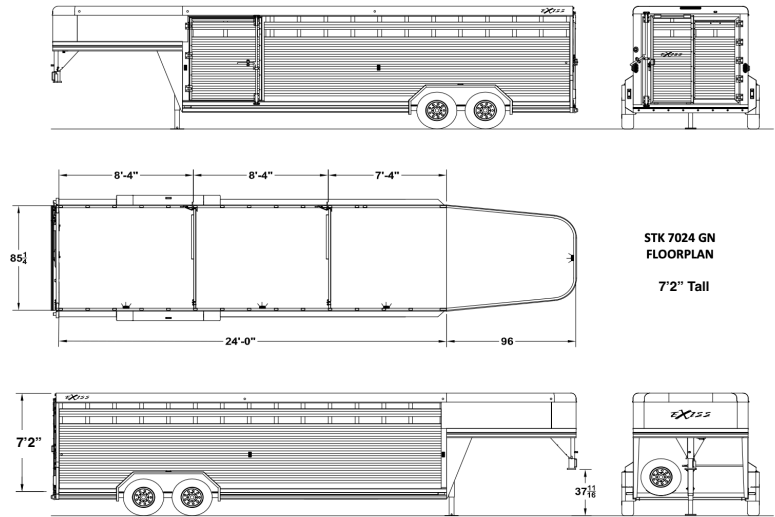

2025 Exiss STK 7024 - 7'2" Tall

CONSTRUCTION FEATURES

- 6'8" or 7'2" inside height – 7'0" outside width
- Available in 16', 18', 20', 22', 24', 26', 28' & 30' lengths
- All aluminum construction w/ single piece aluminum roof
- Interlocking extruded aluminum non-skid plank floor system
- 2" x 4" I-beams on 10" centers
- (2) 7,000 lb. rubber torsion axles w/ electric brakes (16'-26')
- (2) 8,000 lb. rubber torsion axles w/ electric brakes (28'-30')
- Kingpin hitch w/ 2 5/16" adjustable coupler
- Breakaway switch w/ battery and slip hook safety chains
- Five 16" 8 hole steel wheels w/ 10 ply import tires (16'-26')
- Five 16" 8 hole steel wheels w/ 14 ply Goodyear tires (28'-30')
- Spare tire w/ exterior mount
- Single leg landing gear w/ removable crank handle
- .063 white aluminum sheets on nose area
- Extruded aluminum slat outside of stock area
- Running boards w/ extruded aluminum fenders
- Full-width rear rubber bumper
- LED brake and running lights
- 3/8 transferable warranty

STOCK AREA FEATURES

- Two air gaps w/ Plexiglas tracks in stock area
- Full swing center gate w/ slider (2 on 24'-30' models)
- Heavy-duty slam latch w/ external release
- Heavy-duty drop gate w/ spring loaded latches
- Heavy-duty 54" streetside access door (w/ air gaps)
- Full swing rear door (w/ air gaps)
- Easy-glide slider w/ handle on rear door (w/ air gaps)
- One LED dome light per compartment w/ switch on rear frame
- One LED dome light in gooseneck nose

WARRANTY
8 Year Structural
3 Years On Components
Transferrable Warranty

OPTIONAL EQUIPMENT

- **Inside Height - 7'2"**
- **Metallic Black Side Sheets**
- **Rear Gate Slam Latch**
- **Center Gate in Stock Area**
- **Stainless Front Nose Sheet**

BI-WEEKLY

\$231

OAC

INTEREST RATE

8.99%

APR 10.07%

OAC, finance fee of \$599 included in payment, cost of credit during term: \$40,816.47.

MODEL	SIZE	GVWR	EMPTY WEIGHT	AXLES
STK 7024 - 6'8" Tall	7'0" X 24'0"	14,000	4,300	(2) 7,000
STK 7024 - 7'2" Tall	7'0" X 24'0"	14,000	4,500	(2) 7,000